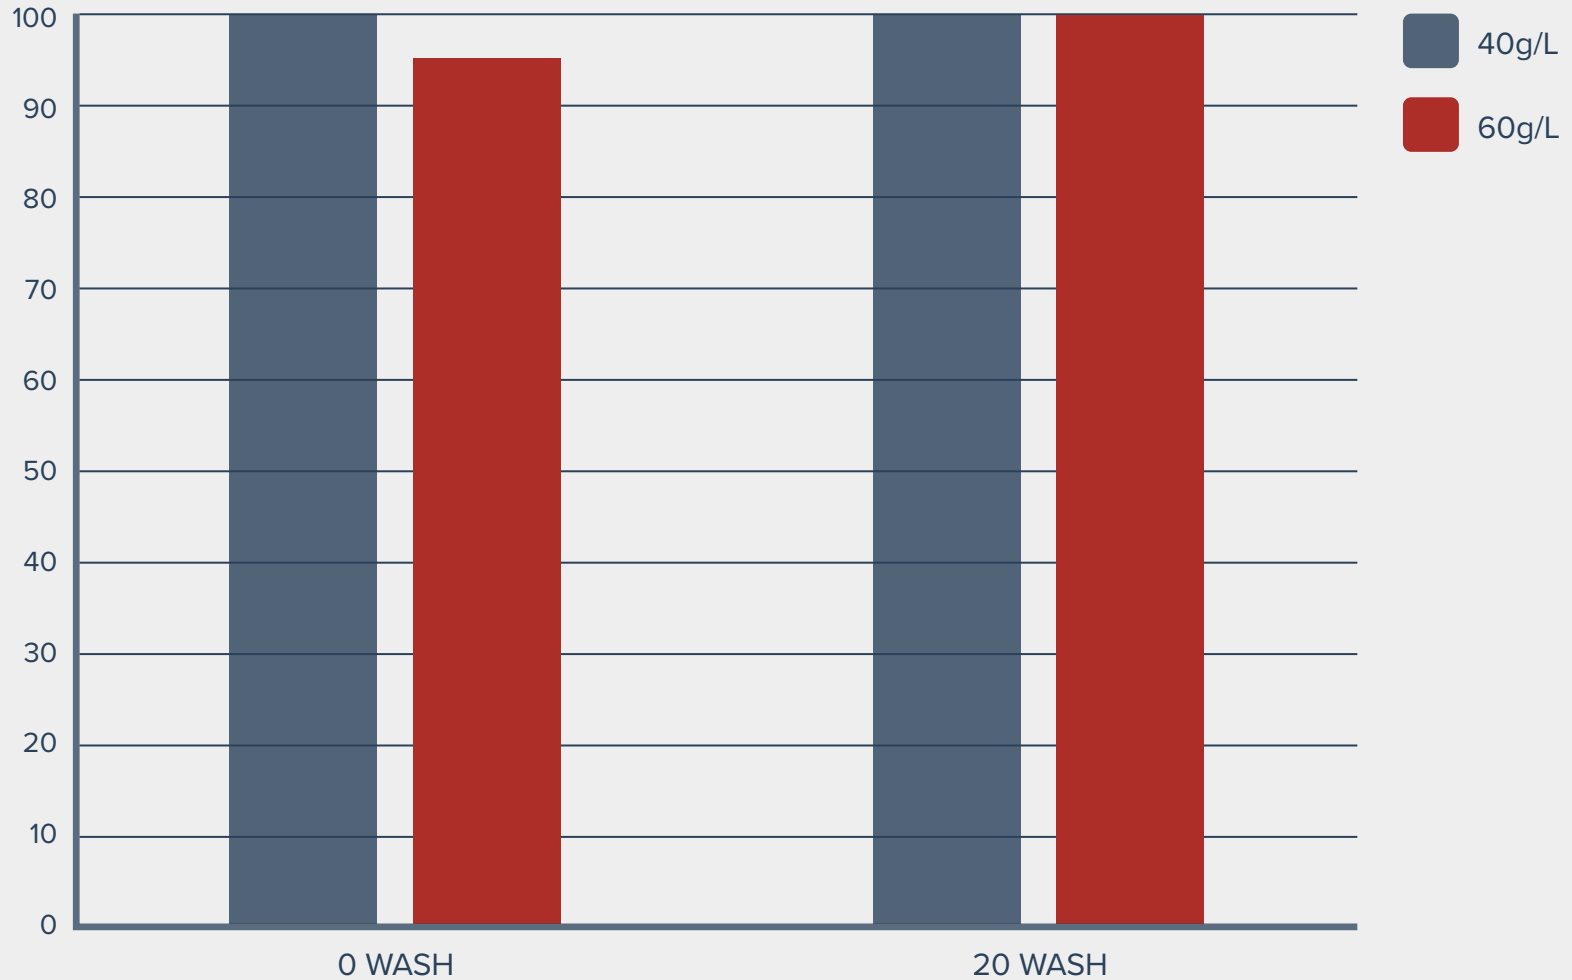

EVERSHIELD®

EverShield ZERO19 - Water Repellency (AATCC 22)

Data shown is for EverShield ZERO19 applied to polyester.
Wash testing according to AATCC 135 · Cold water wash and rinse · Hot dry

EVERSHIELD®

EverShield ZERO19 - Water Repellency (AATCC 22)

Data shown is for EverShield ZERO19 applied to polyester.
Wash testing according to AATCC 135 · Cold water wash and rinse · Hot dry