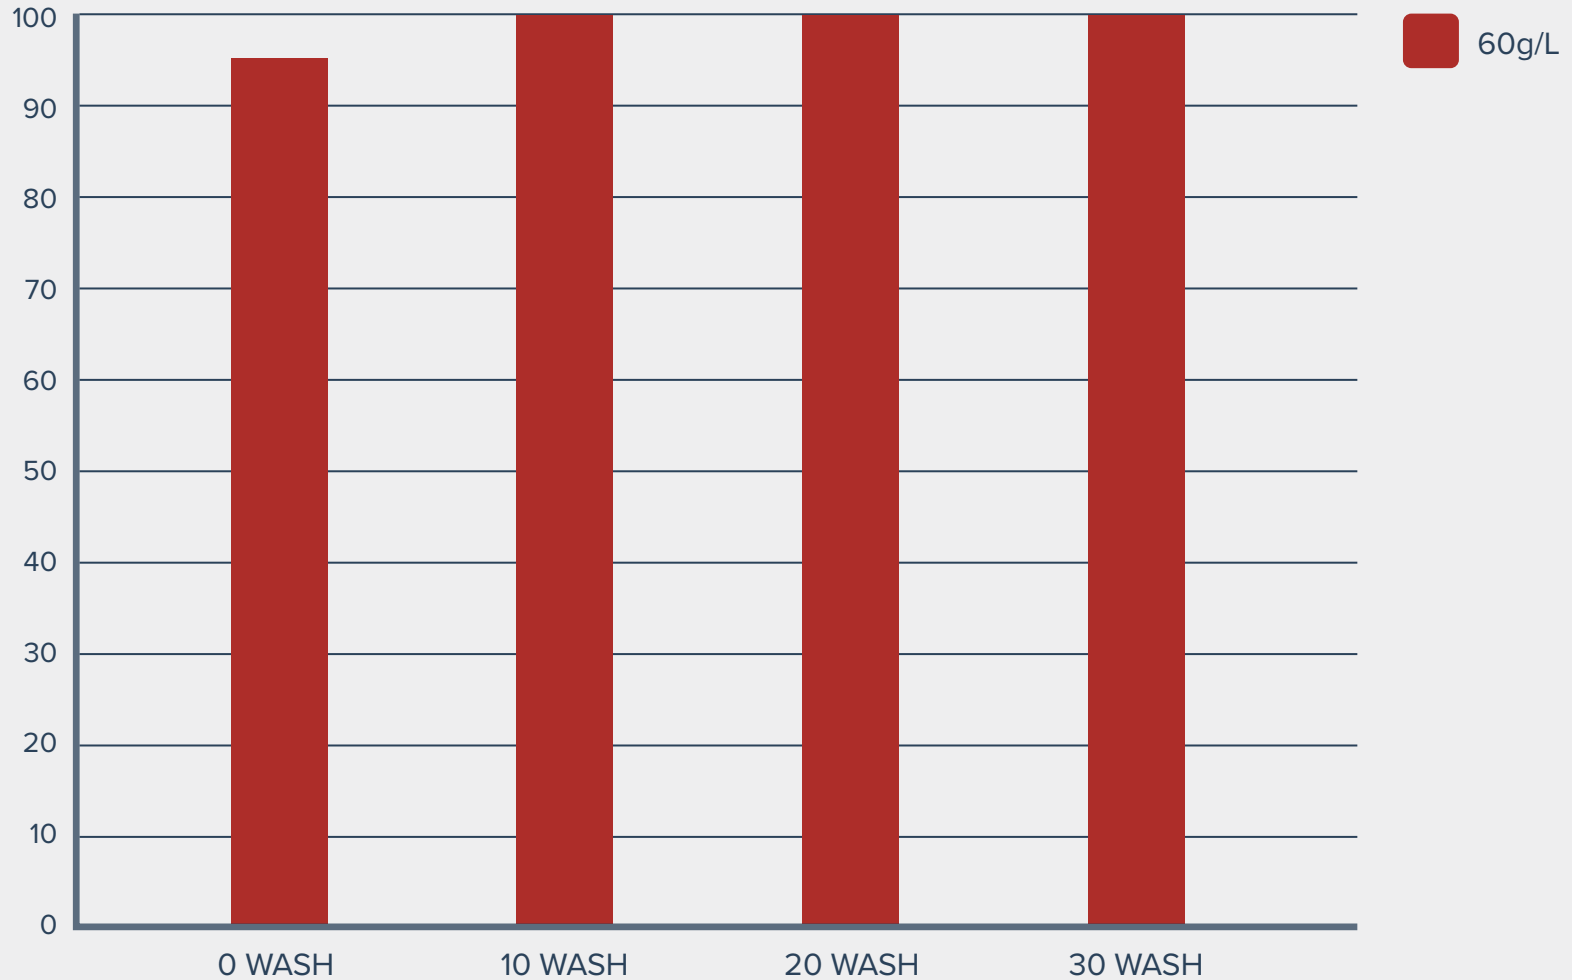

EVERSHIELD®

EverShield ZERO19 - Water Repellency (AATCC 22)

Data shown is for EverShield ZERO19 applied to polyester.
Wash testing according to AATCC 135 · Cold water wash and rinse · Hot dry

EVERSHIELD®

EverShield ZERO19 - Water Repellency (AATCC 22)

Data shown is for EverShield ZERO19 applied to polyester.
Wash testing according to AATCC 135 · Cold water wash and rinse · Hot dry